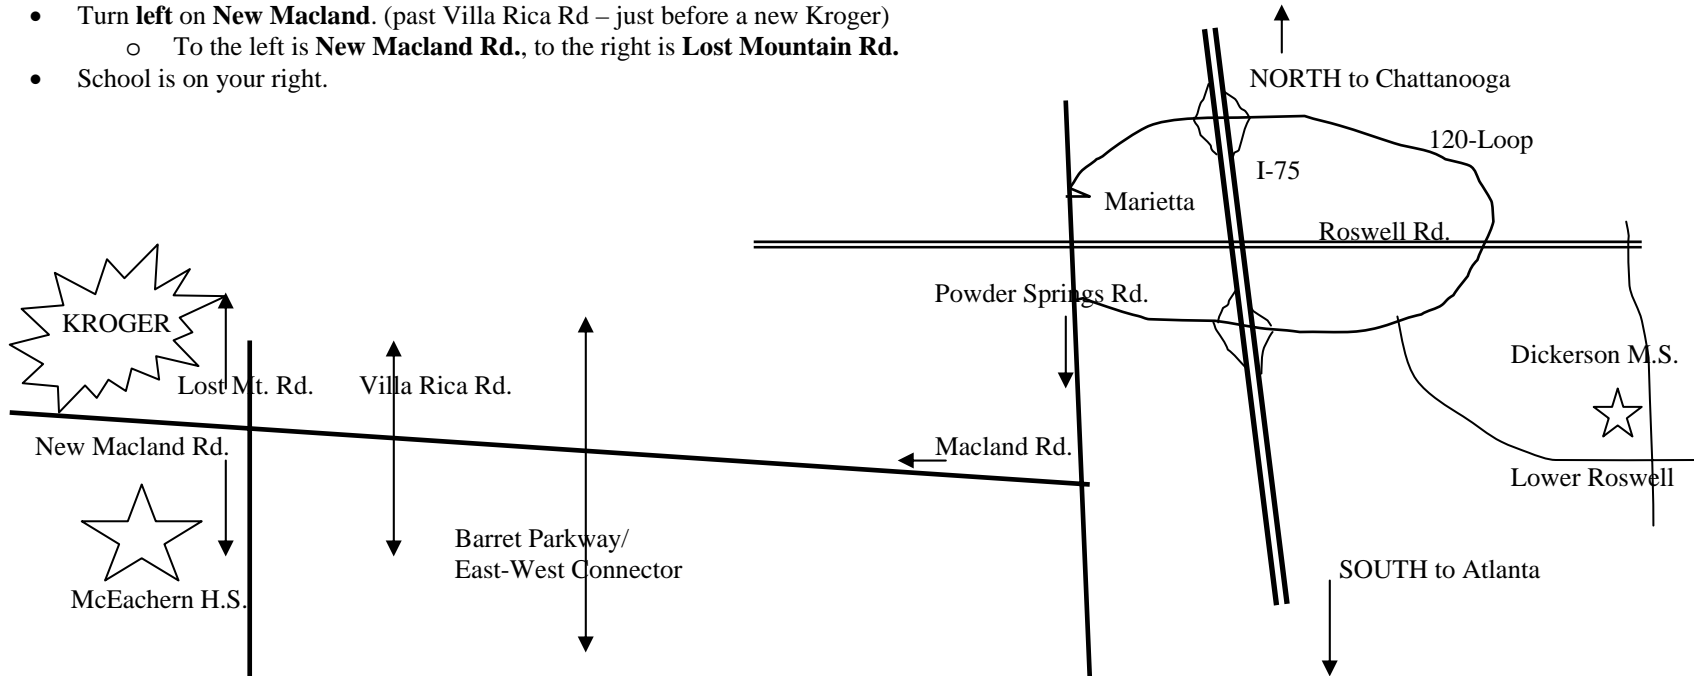

Map to **McEachern High School**  
2400 New Macland Rd  
Powder Springs, GA 30127  
(770) 439-4700

**From Dickerson:**

- Take Roswell Rd. to the 120-Loop.
- Take the 120-Loop South, past I-75, to Marietta.
- Turn **left** on **Powder Springs Rd.**
- Follow Powder Springs Rd. for awhile; turn **right** on to **Macland Rd.**
- Follow Macland Rd. through several lights.
- Turn **left** on **New Macland.** (past Villa Rica Rd – just before a new Kroger)
  - To the left is **New Macland Rd.**, to the right is **Lost Mountain Rd.**
- School is on your right.

**NOTE: map NOT to scale!**