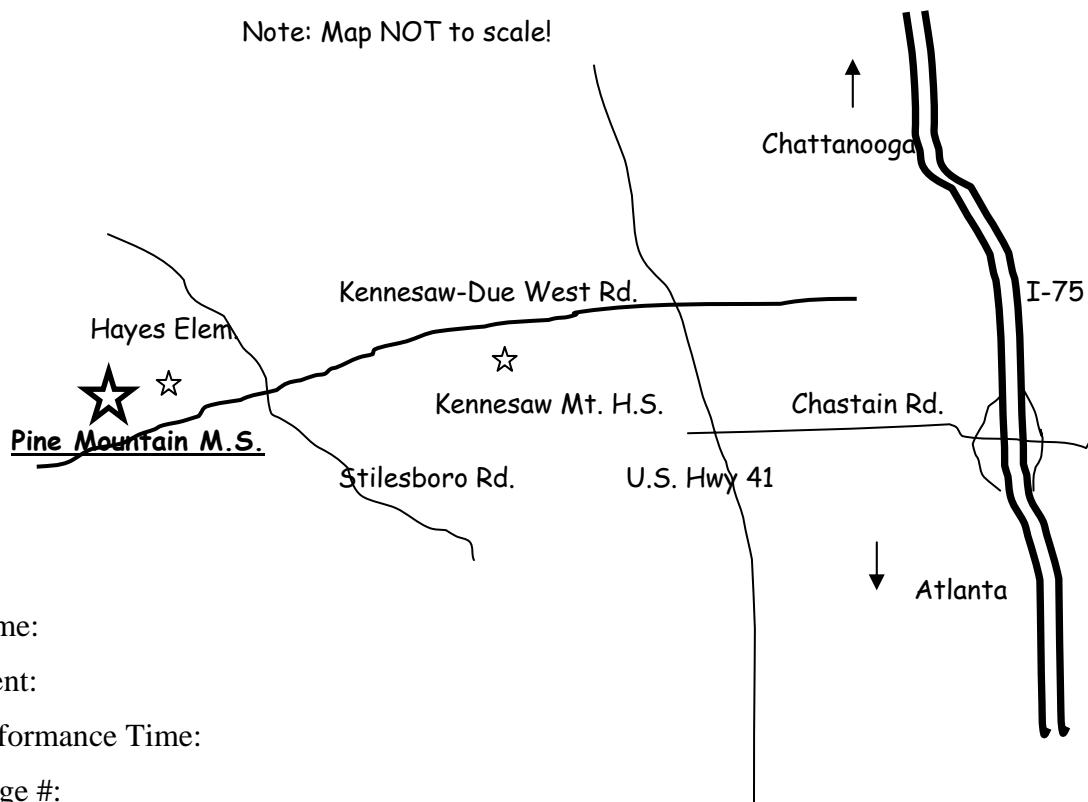

Directions to Pine Mountain Middle School

Pine Mountain M.S.
2720 Pine Mountain Circle
Kennesaw, GA 30152

Take I-75 N, Exit at Chastain Rd.
Turn left on Chastain Rd., go past Kennesaw St. University
Turn right onto US 41
At the first light, turn left onto Kennesaw-Due West Rd.
Go Past Kennesaw Mt. H.S.
Just after Stilesboro Rd., school is on the right, beside Hayes Elementary.

Note: Map NOT to scale!

Name:

Event:

Performance Time:

Judge #:

Dear Solo & Ensemble Festival Participant:

The information above is your schedule for **one** event of this year's Solo & Ensemble Festival at Pine Mountain Middle School. Please complete your registration at least **30 minutes** before your first event. Please remember to wait quietly in the hall and refrain from making any sounds on your instrument.

Don't forget to have a **pencil** with you at the registration table. Each group **MUST** have original music, and soloists **MUST** have accompaniment. CD players or tape players **WILL NOT** be provided – you must bring your own.

We hope you have a wonderful experience at Solo & Ensemble Festival.